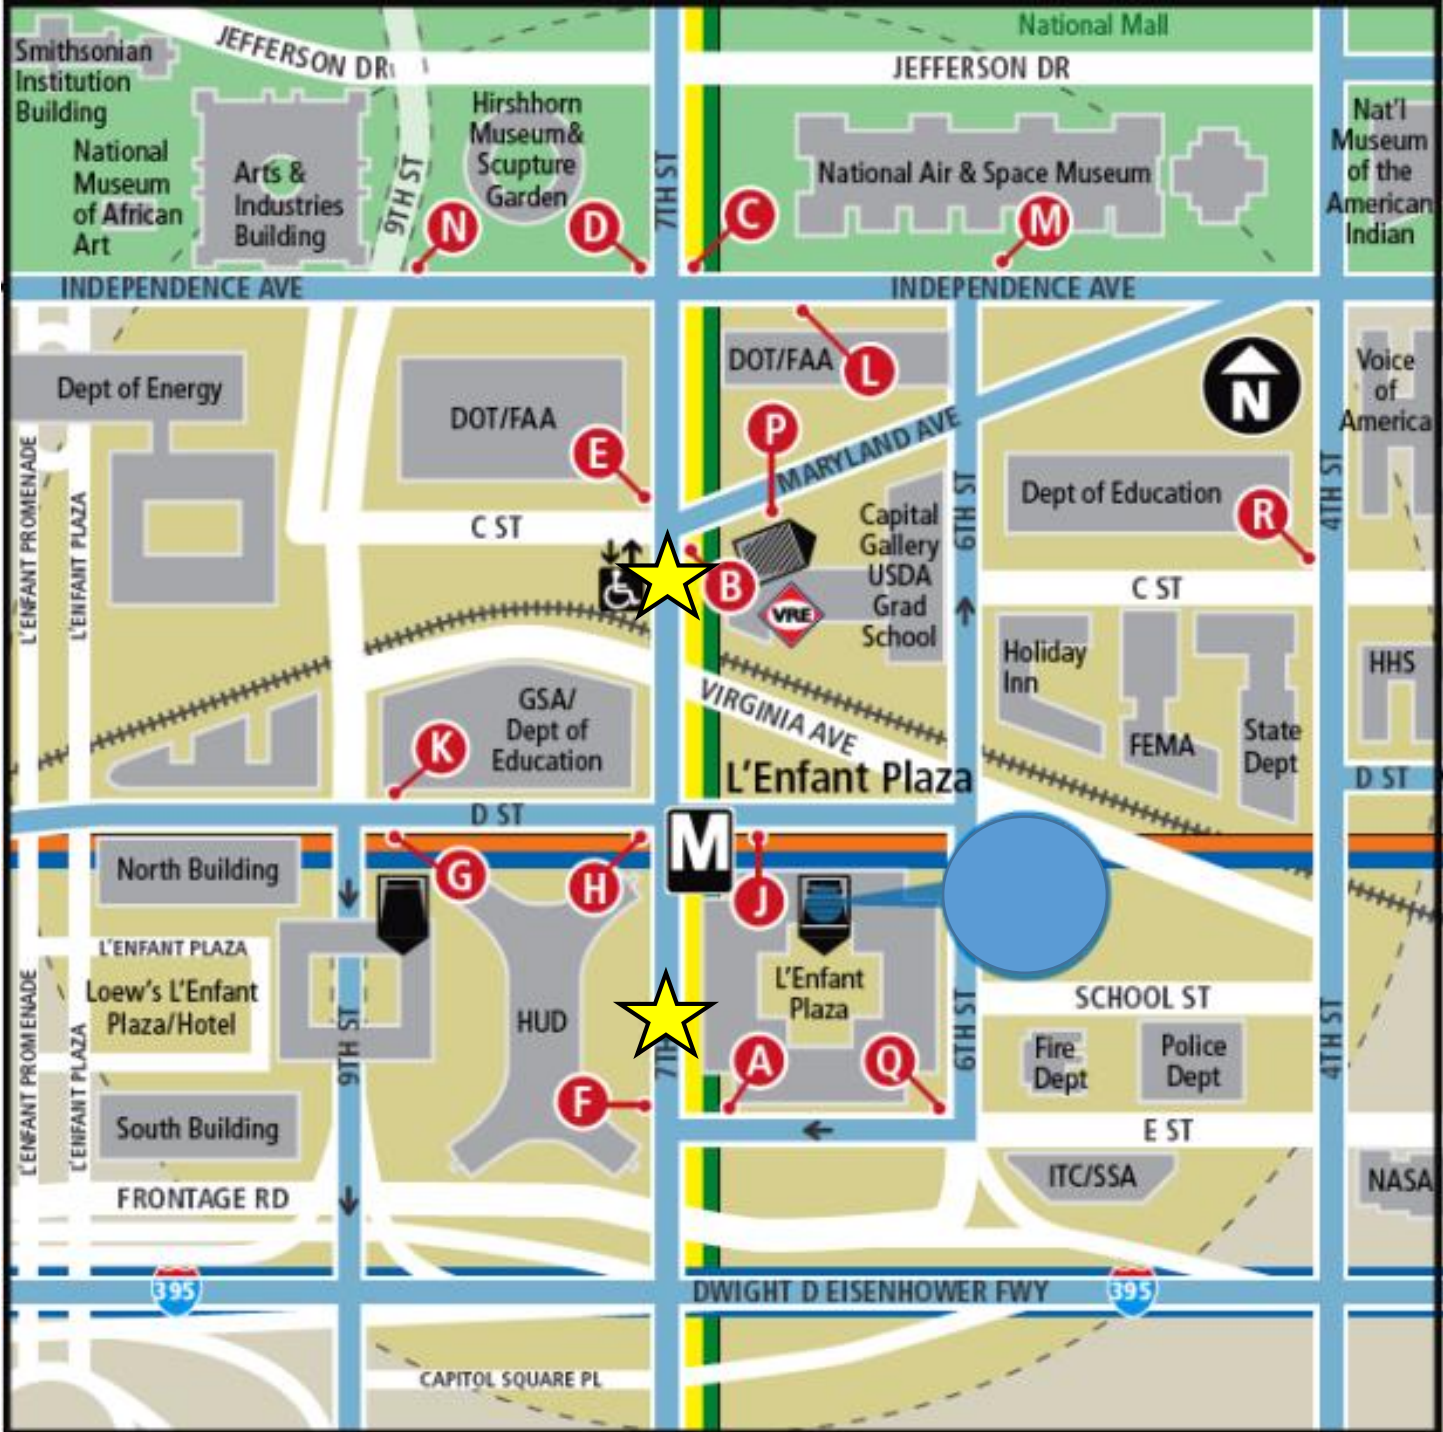

408 4th Ave, Washington, DC 20319

408 4th Ave, Washington, DC 20319

Street View · Search nearby

Pentagon

CJSL

Ft. McNair

Joint Base
Anacostia-Bolling
(JBAB)

Nationals Park
4.5 ★★★★★ 158 reviews
Major League Baseball stadium

Washington Reagan
National Airport (DCA)

Google

MetroBus #74 “Nationals Park” from L’Enfant Plaza (if arriving via Metro or VRE)

★ MetroBus Route 74
Pick-up & Drop-off
Points

*Another option is to switch to Metro **Green Line** (toward Branch Ave.) and go one stop to “Waterfront”, then walk to Ft. McNair (approx. 10 min)