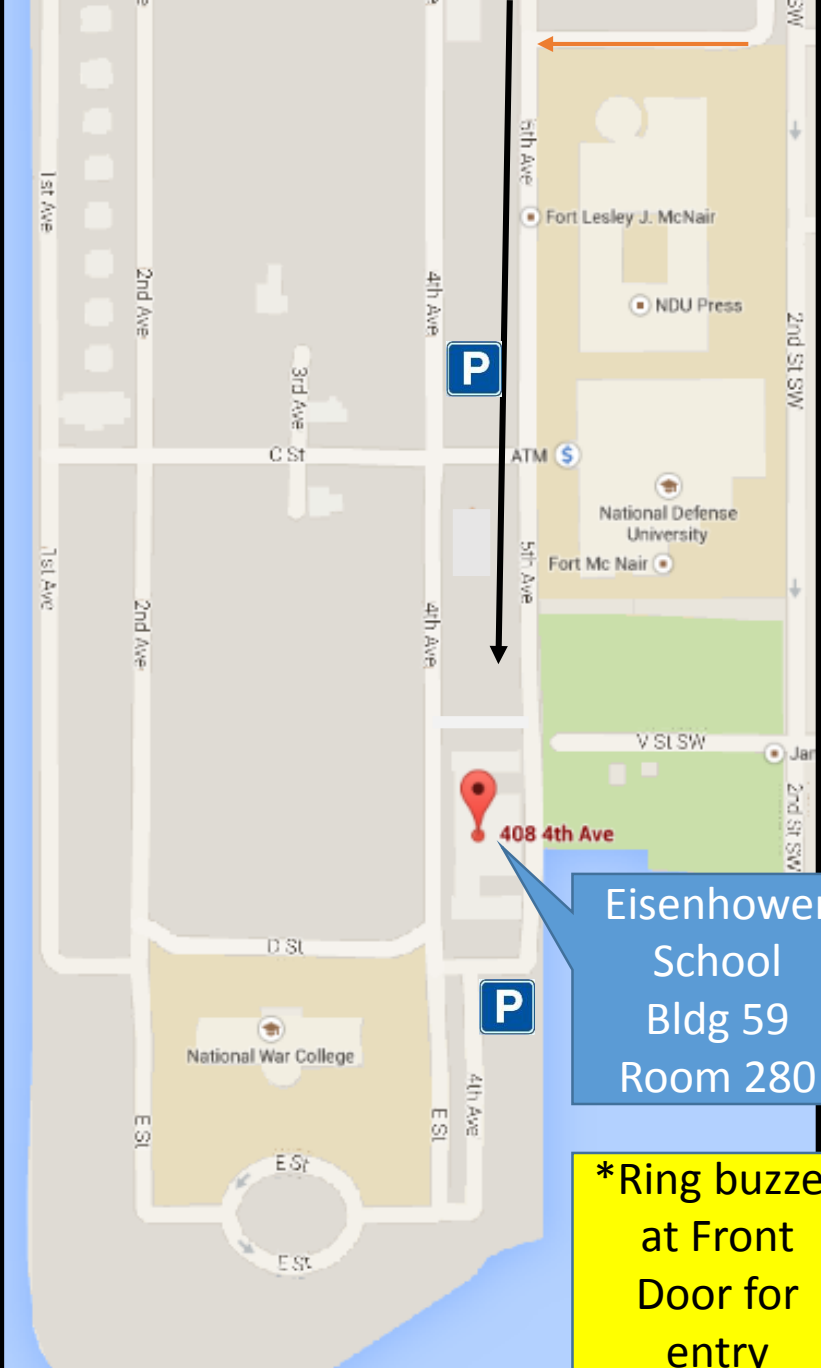

or call
(202) 685-7768/
7769