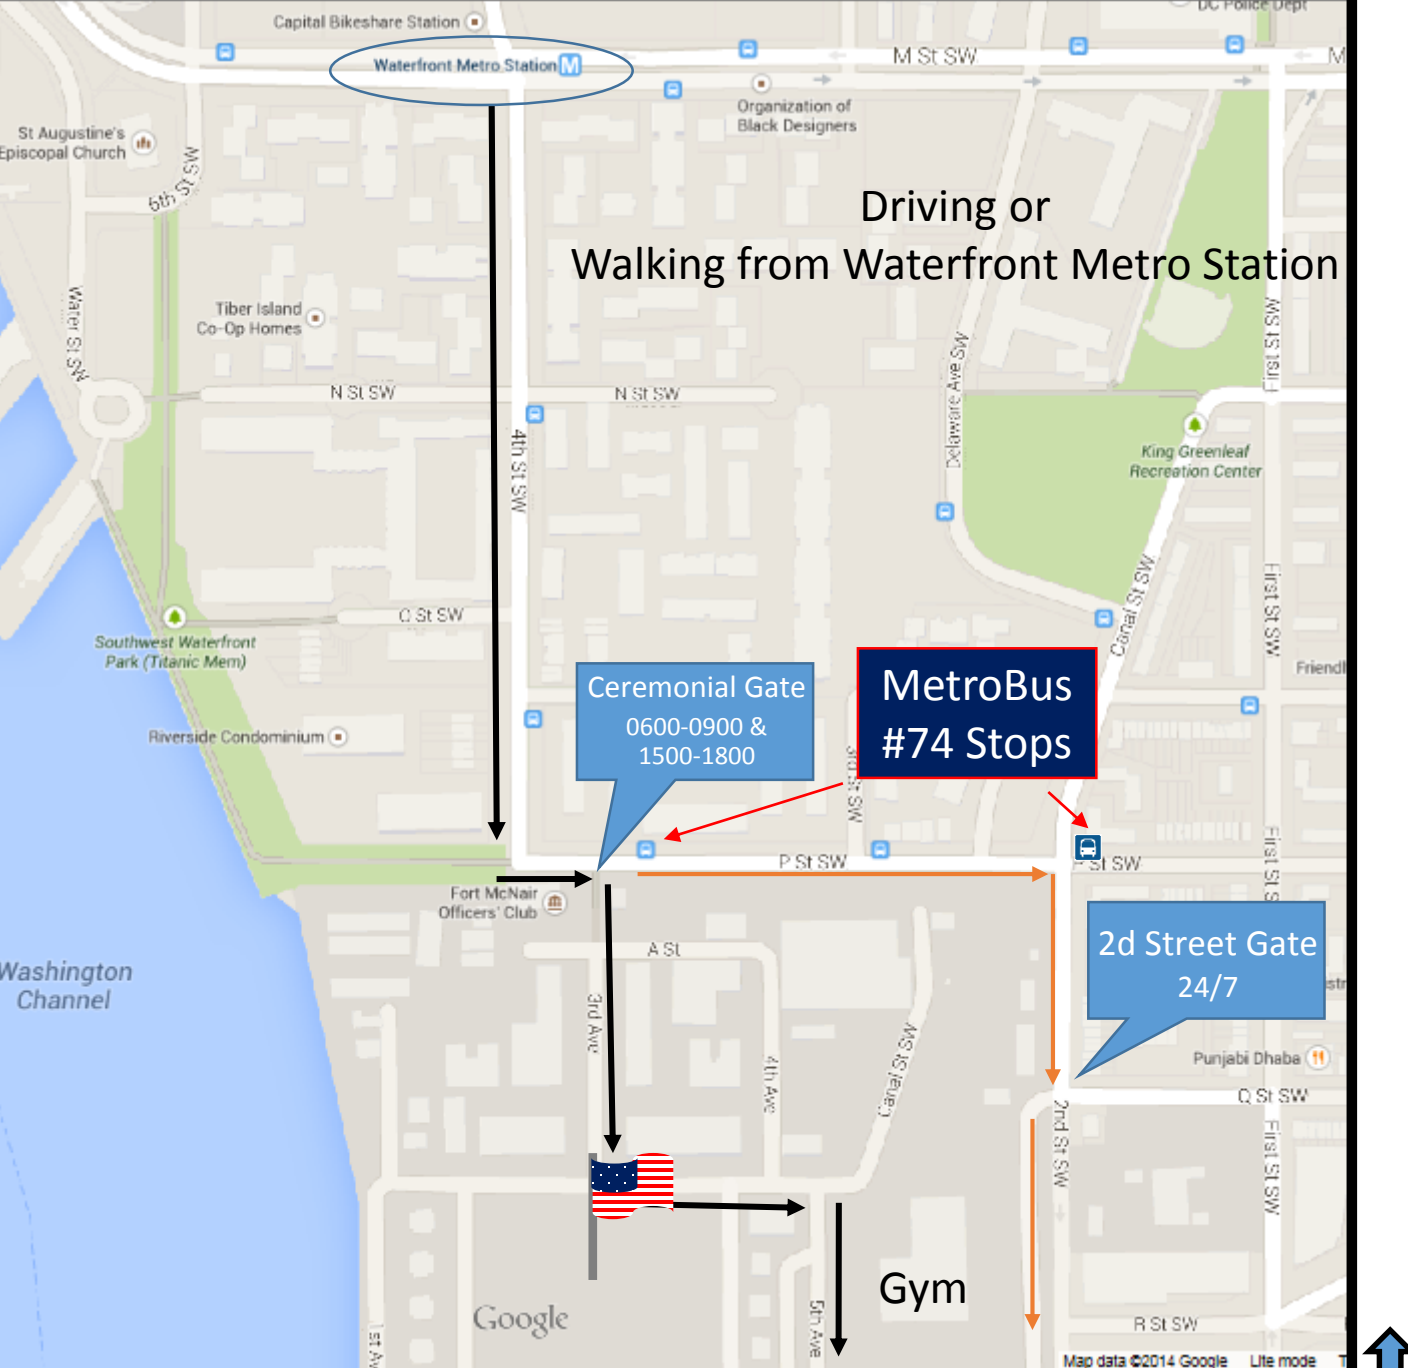

408 4th Ave, Washington, DC 20319

408 4th Ave, Washington, DC 20319

Street View · Search nearby

Pentagon

CJSL

Ft. McNair

Joint Base
Anacostia-Bolling
(JBAB)

Nationals Park
4.5 ★★★★★ 158 reviews
Major League Baseball stadium

Washington Reagan
National Airport (DCA)

Google

MetroBus #74 “Nationals Park” from L’Enfant Plaza (if arriving via Metro or VRE)

★ MetroBus Route 74
Pick-up & Drop-off
Points

*Another option is to switch to Metro **Green Line** (toward Branch Ave.) and go one stop to “Waterfront”, then walk to Ft. McNair (approx. 10 min)